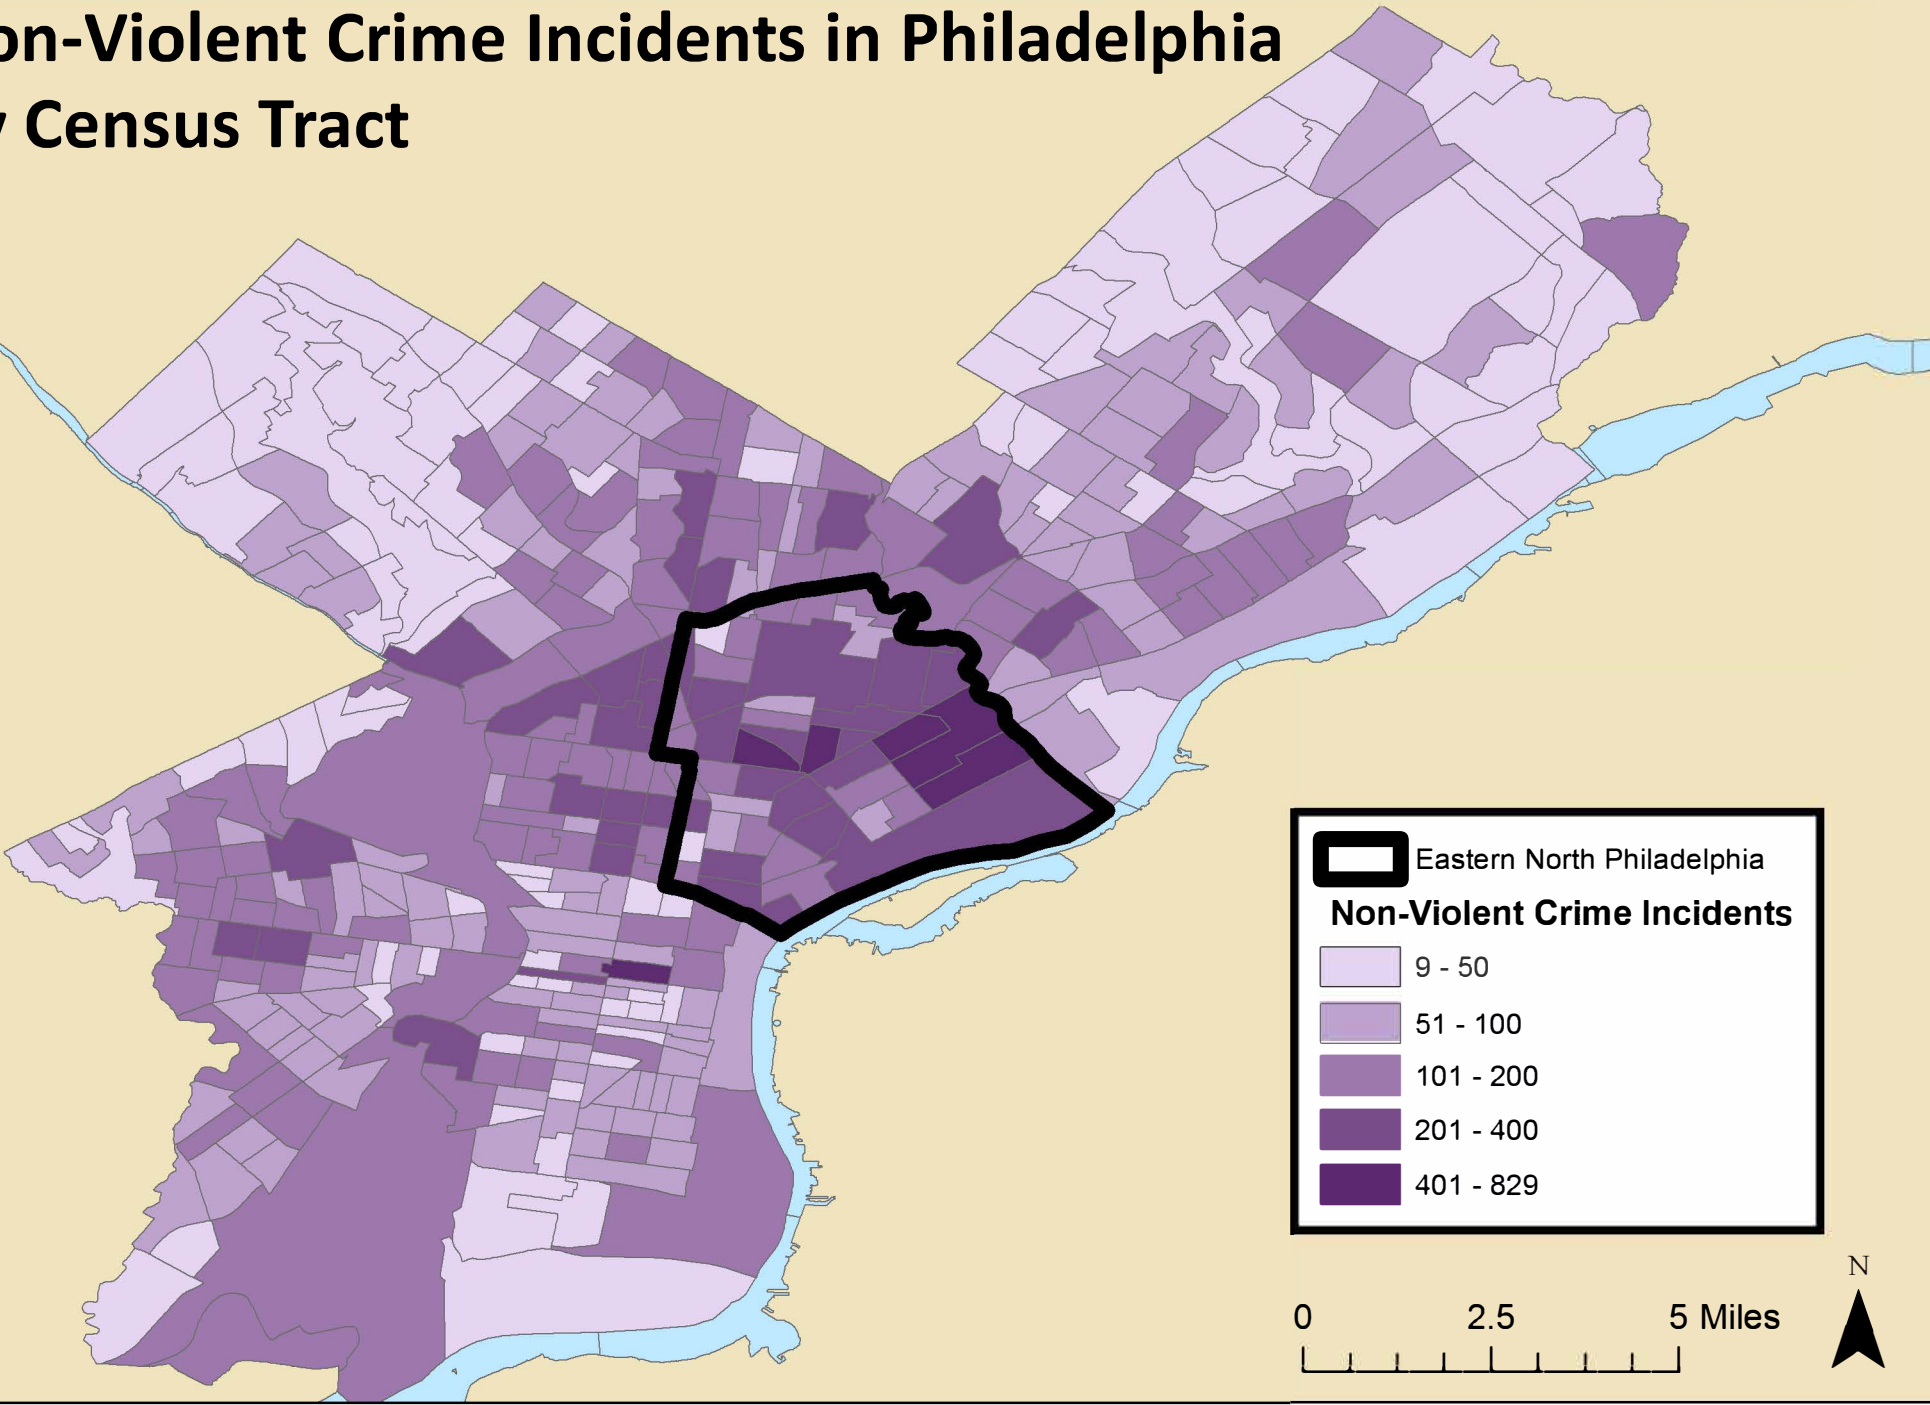

Non-Violent Crime Incidents in Philadelphia by Census Tract

Eastern North Philadelphia

Non-Violent Crime Incidents

- 9 - 50
- 51 - 100
- 101 - 200
- 201 - 400
- 401 - 829

Source: Philadelphia Police Department (2015).