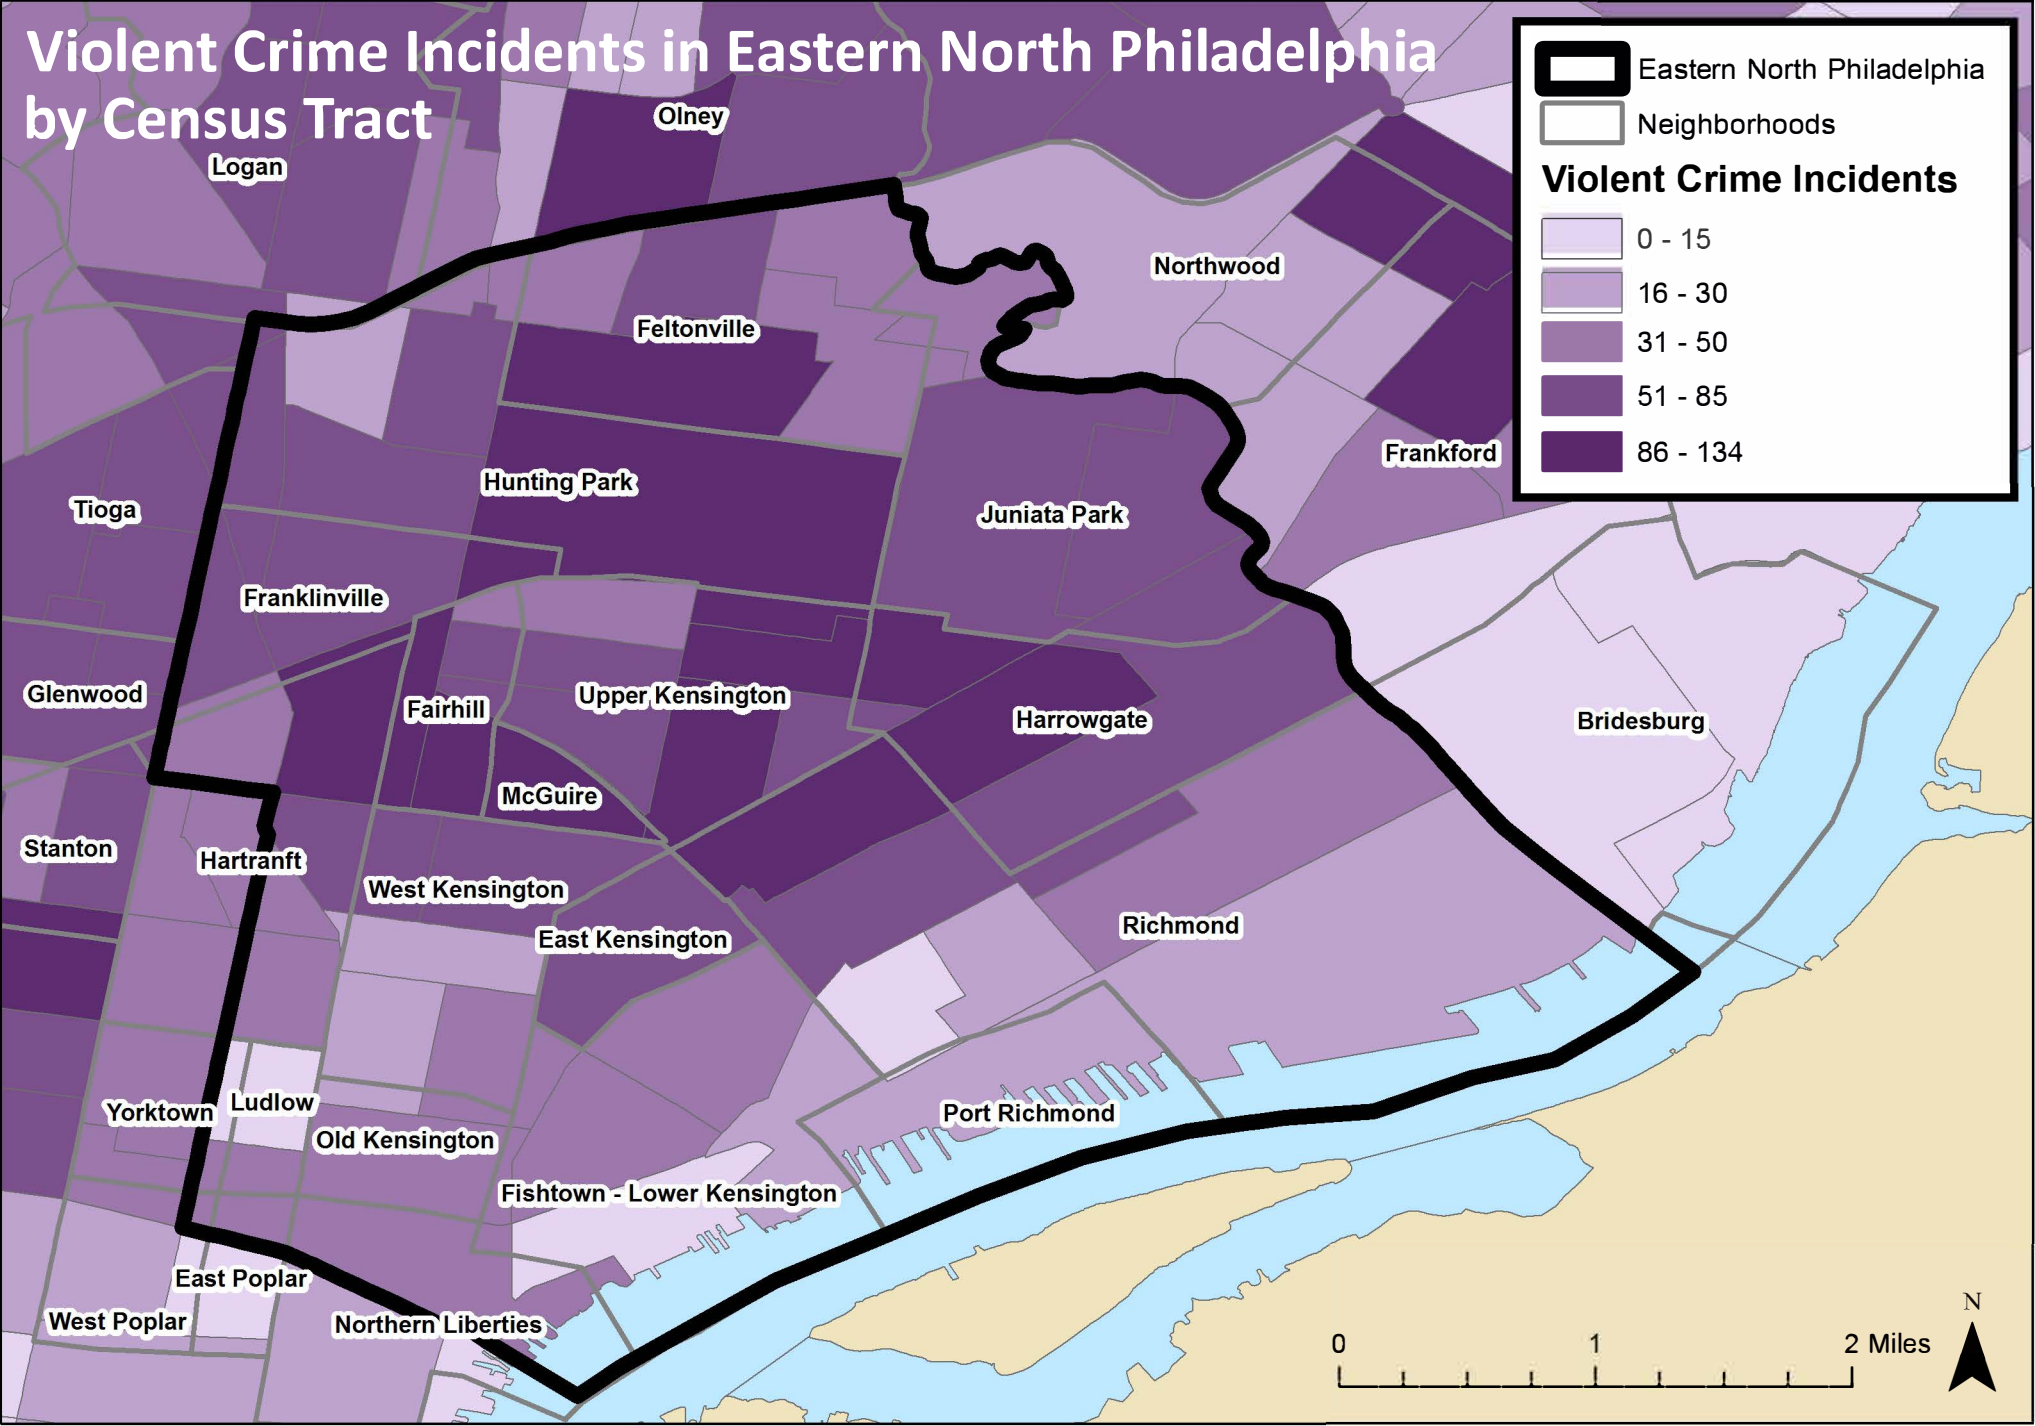

# Violent Crime Incidents in Eastern North Philadelphia by Census Tract

Source: Philadelphia Police Department (2015).

Prepared by: Urban Health Collaborative, Dornsife School of Public Health, 2017. [www.nuavnow.org](http://www.nuavnow.org).