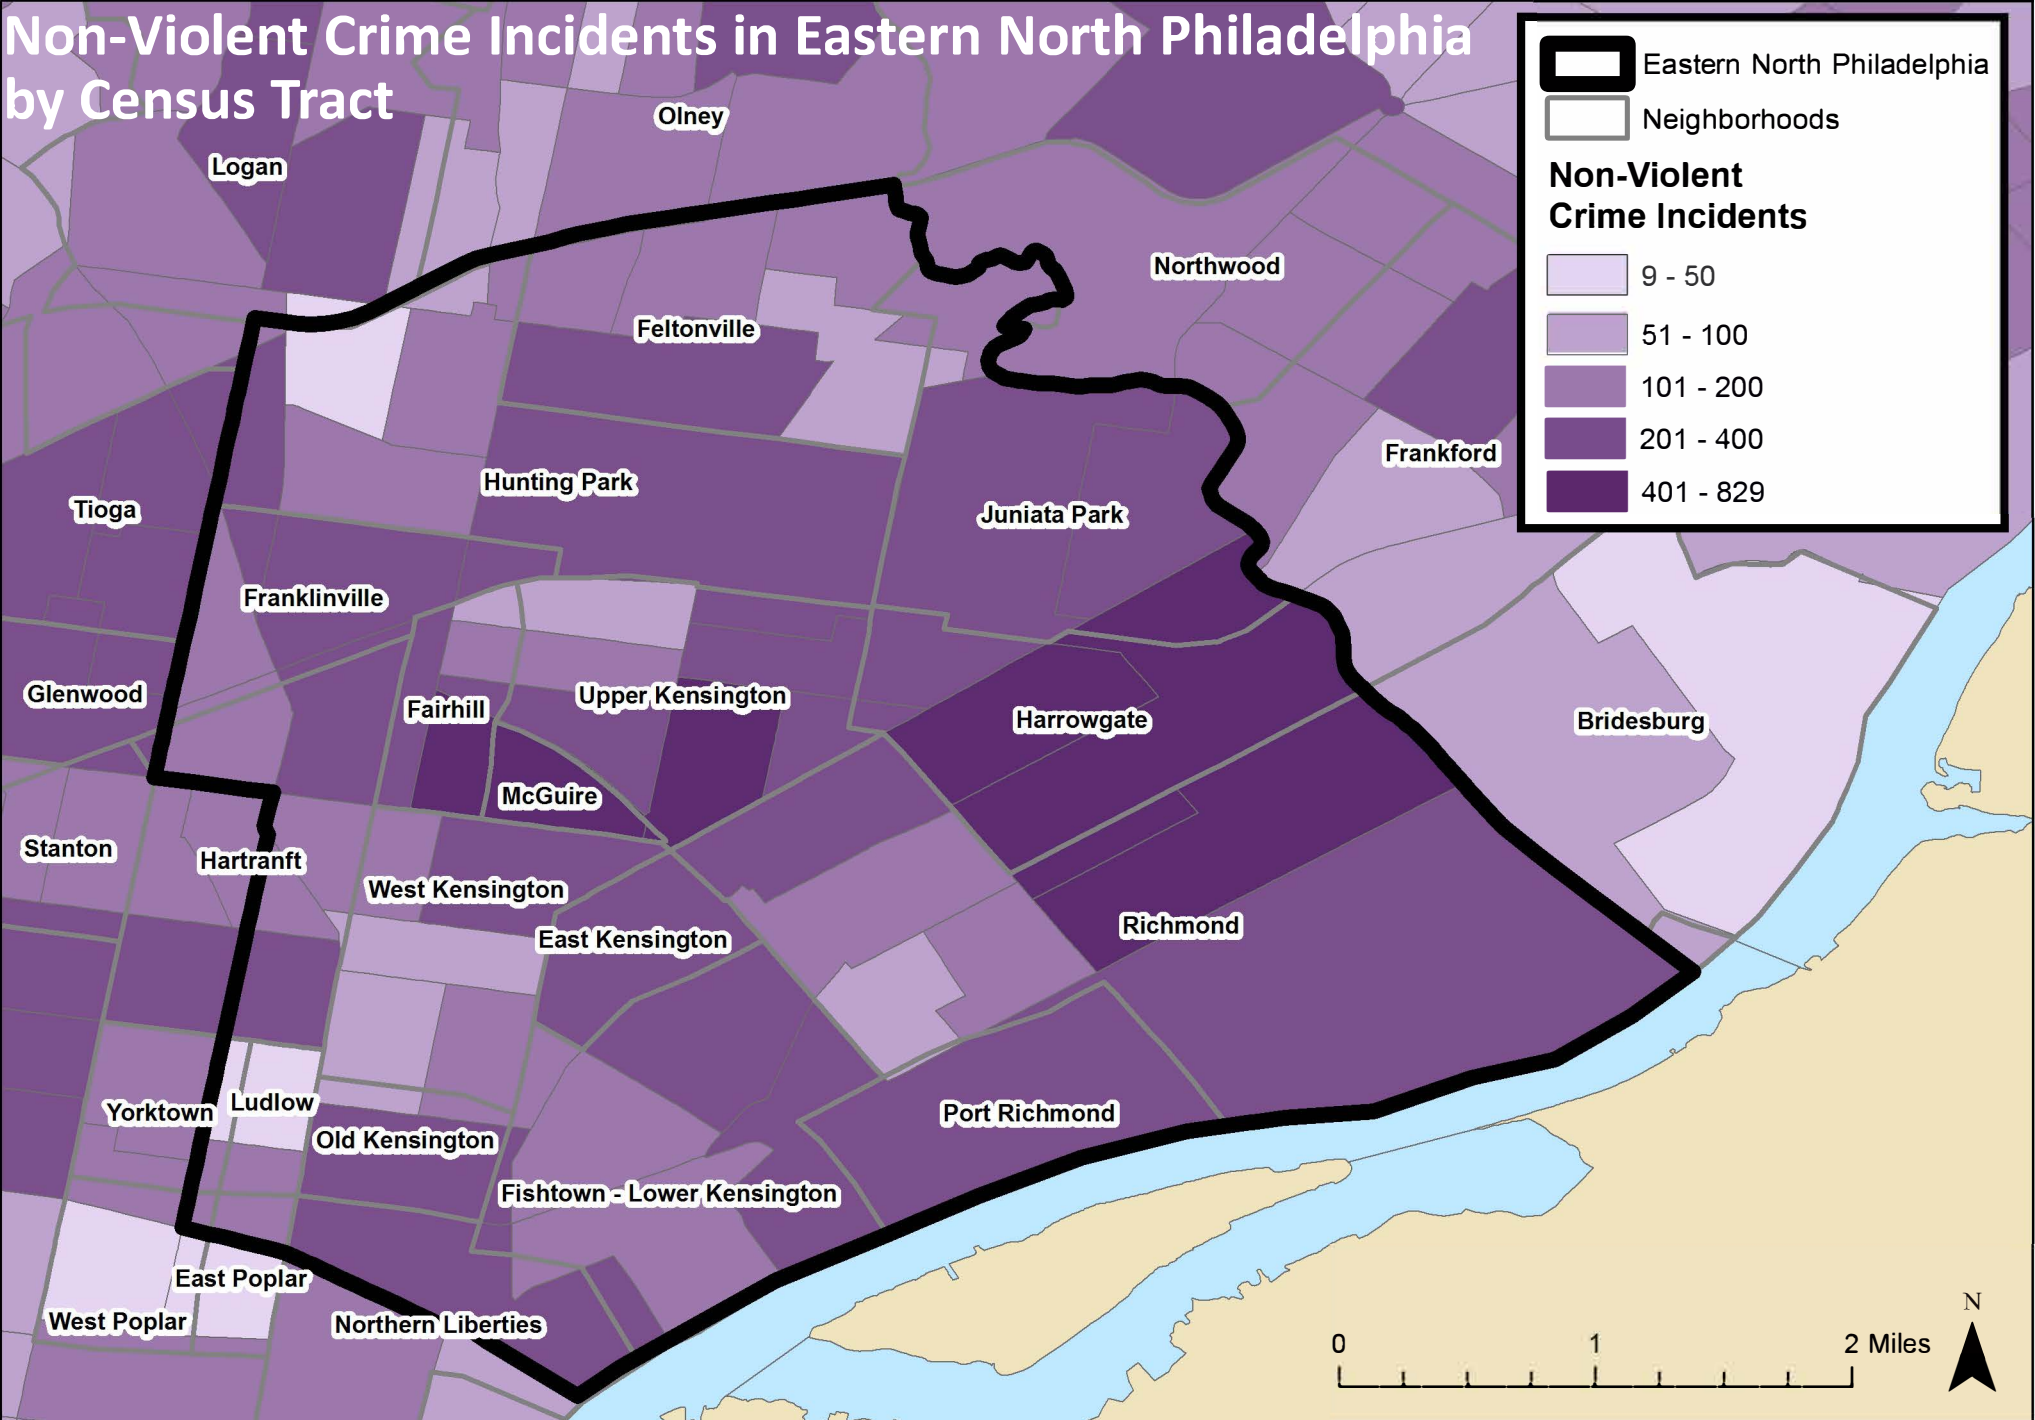

Non-Violent Crime Incidents in Eastern North Philadelphia by Census Tract

Source: Philadelphia Police Department (2015).

Prepared by: Urban Health Collaborative, Dornsife School of Public Health, 2017. www.nuavnow.org